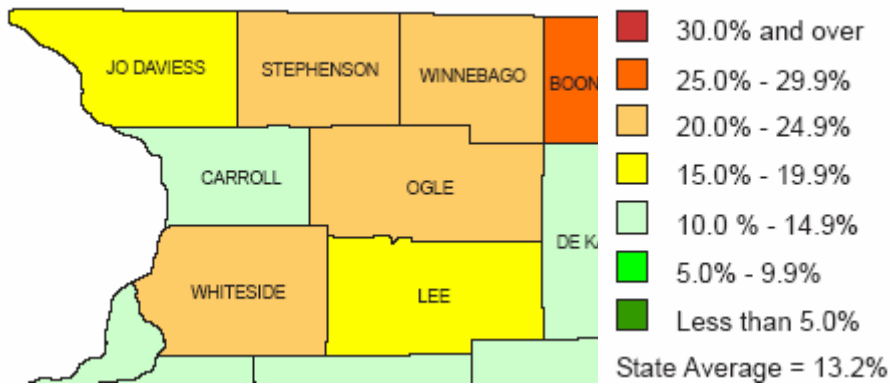

Illinois Resident Population By County Numeric Change, 1990-2000

Illinois Unemployment Rates by County 2005 Annual Average

Illinois Median Household Income by County Percent Change 1990-2000

Illinois High School Graduates*, 2000 Percentage of Population Age 25 Years and Older

Illinois Adult Population with College Degrees, 2000 Percentage of Population Age 25 Years and Older

Average Commuting Time to Work in Minutes Illinois by County, Numeric Change 1980-2000

Manufacturing Employment as a Percent of Total Employment Illinois by County, 2002