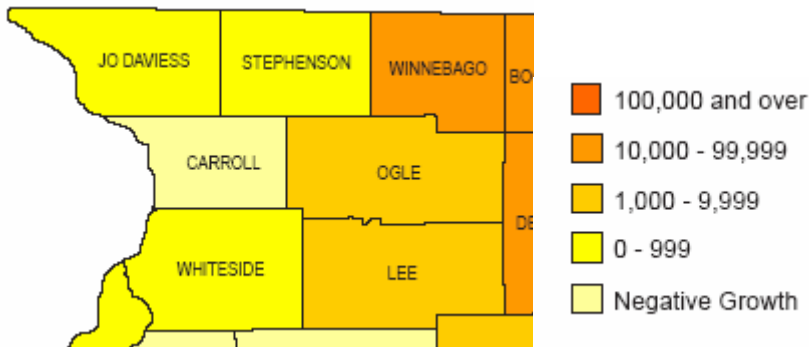

Illinois Resident Population By County Numeric Change, 1990-2000

Illinois Unemployment Rates by County 2005 Annual Average

Illinois Median Household Income by County Percent Change 1990-2000

Illinois High School Graduates*, 2000 Percentage of Population Age 25 Years and Older

Illinois Adult Population with College Degrees, 2000 Percentage of Population Age 25 Years and Older

Average Commuting Time to Work in Minutes Illinois by County, Numeric Change 1980-2000

Manufacturing Employment as a Percent of Total Employment Illinois by County, 2002