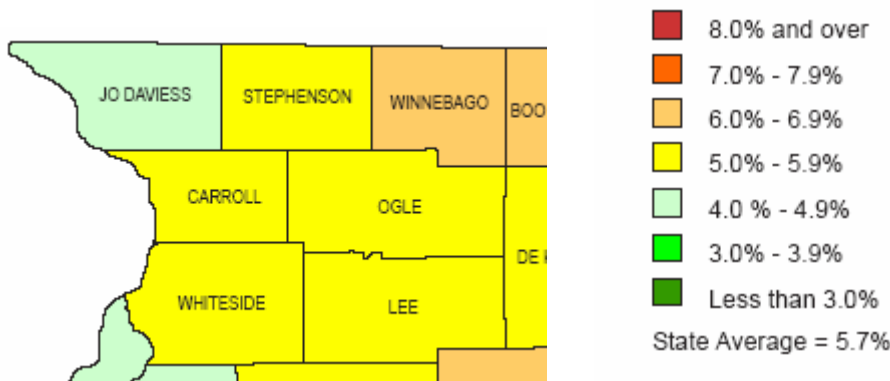

Illinois Resident Population By County Numeric Change, 1990-2000

Illinois Unemployment Rates by County 2005 Annual Average

Illinois Median Household Income by County Percent Change 1990-2000

Illinois High School Graduates*, 2000 Percentage of Population Age 25 Years and Older

Illinois Adult Population with College Degrees, 2000 Percentage of Population Age 25 Years and Older

Average Commuting Time to Work in Minutes Illinois by County, Numeric Change 1980-2000

Manufacturing Employment as a Percent of Total Employment Illinois by County, 2002