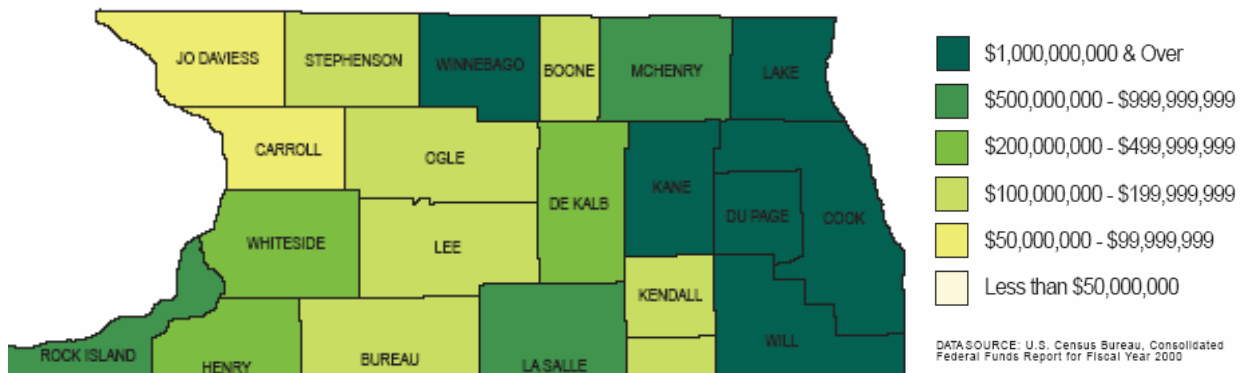

Total Federal Expenditures by County, Fiscal Year 2000

All maps viewed in this attachment were obtained from the website www.illinoisatlas.com