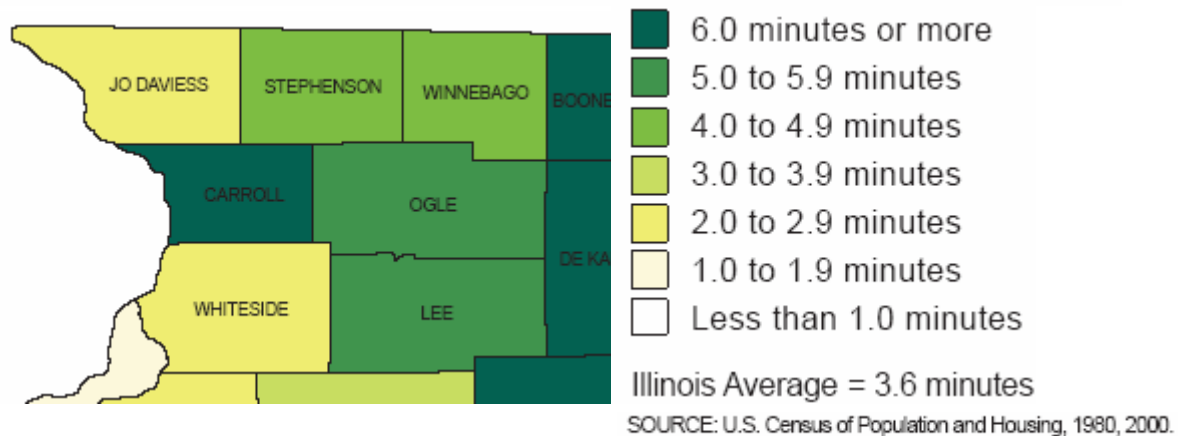

Illinois Resident Population By County Numeric Change, 1990-2000

Illinois Unemployment Rates by County 2005 Annual Average

Illinois Median Household Income by County Percent Change 1990-2000

Illinois High School Graduates*, 2000 Percentage of Population Age 25 Years and Older

Illinois Adult Population with College Degrees, 2000 Percentage of Population Age 25 Years and Older

Average Commuting Time to Work in Minutes Illinois by County, Numeric Change 1980-2000

Manufacturing Employment as a Percent of Total Employment Illinois by County, 2002