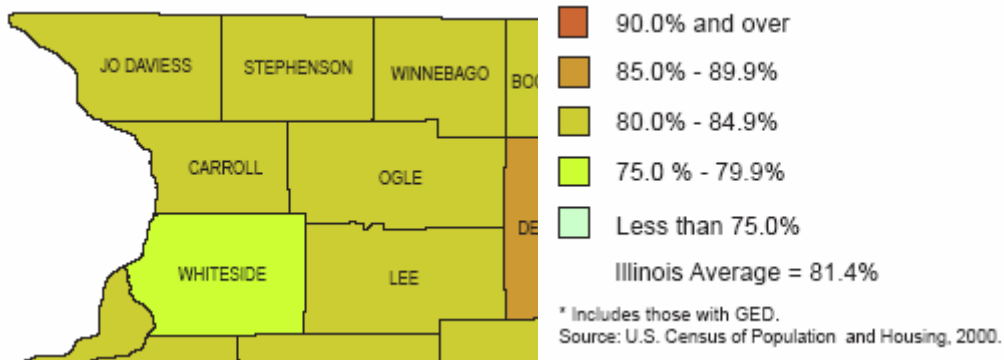

Illinois Resident Population By County Numeric Change, 1990-2000

Illinois Unemployment Rates by County 2005 Annual Average

Illinois Median Household Income by County Percent Change 1990-2000

Illinois High School Graduates*, 2000 Percentage of Population Age 25 Years and Older

Illinois Adult Population with College Degrees, 2000 Percentage of Population Age 25 Years and Older

Average Commuting Time to Work in Minutes Illinois by County, Numeric Change 1980-2000

Manufacturing Employment as a Percent of Total Employment Illinois by County, 2002