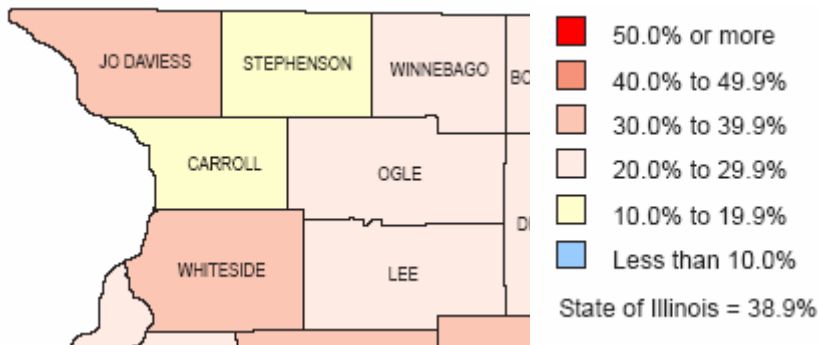

Illinois Resident Population By County Numeric Change, 1990-2000

Illinois Unemployment Rates by County 2005 Annual Average

Illinois Median Household Income by County Percent Change 1990-2000

Illinois High School Graduates*, 2000 Percentage of Population Age 25 Years and Older

Illinois Adult Population with College Degrees, 2000 Percentage of Population Age 25 Years and Older

Average Commuting Time to Work in Minutes Illinois by County, Numeric Change 1980-2000

Manufacturing Employment as a Percent of Total Employment Illinois by County, 2002