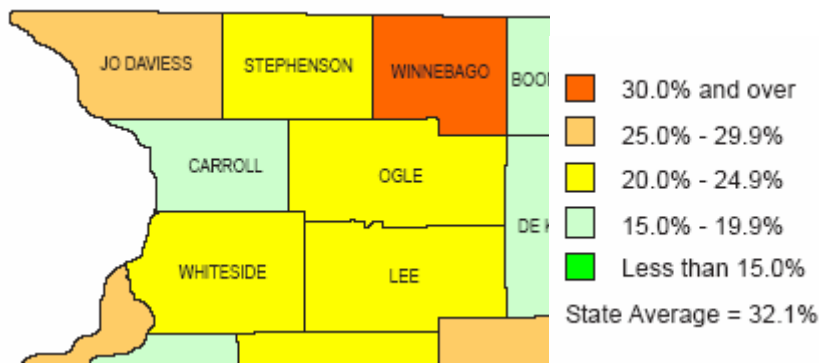

Service Employment as a Percent of Total Employment Illinois by County, 2002