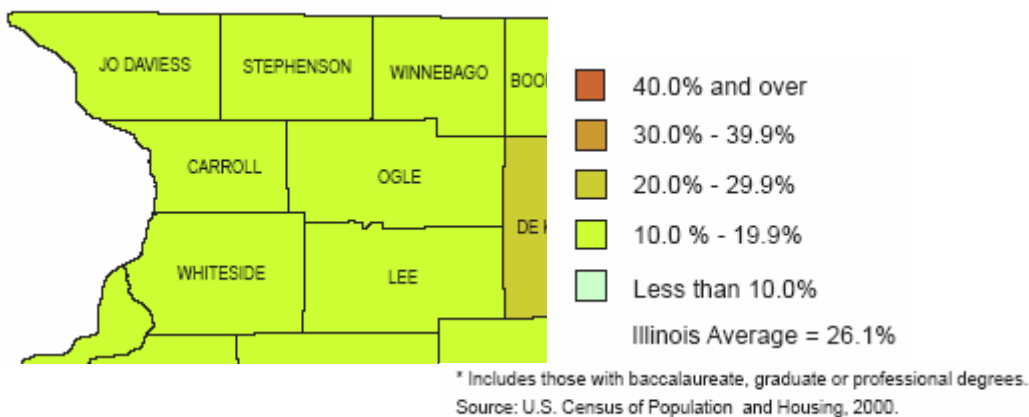

Illinois Resident Population By County Numeric Change, 1990-2000

Illinois Unemployment Rates by County 2005 Annual Average

Illinois Median Household Income by County Percent Change 1990-2000

Illinois High School Graduates*, 2000 Percentage of Population Age 25 Years and Older

Illinois Adult Population with College Degrees, 2000 Percentage of Population Age 25 Years and Older

Average Commuting Time to Work in Minutes Illinois by County, Numeric Change 1980-2000

Manufacturing Employment as a Percent of Total Employment Illinois by County, 2002